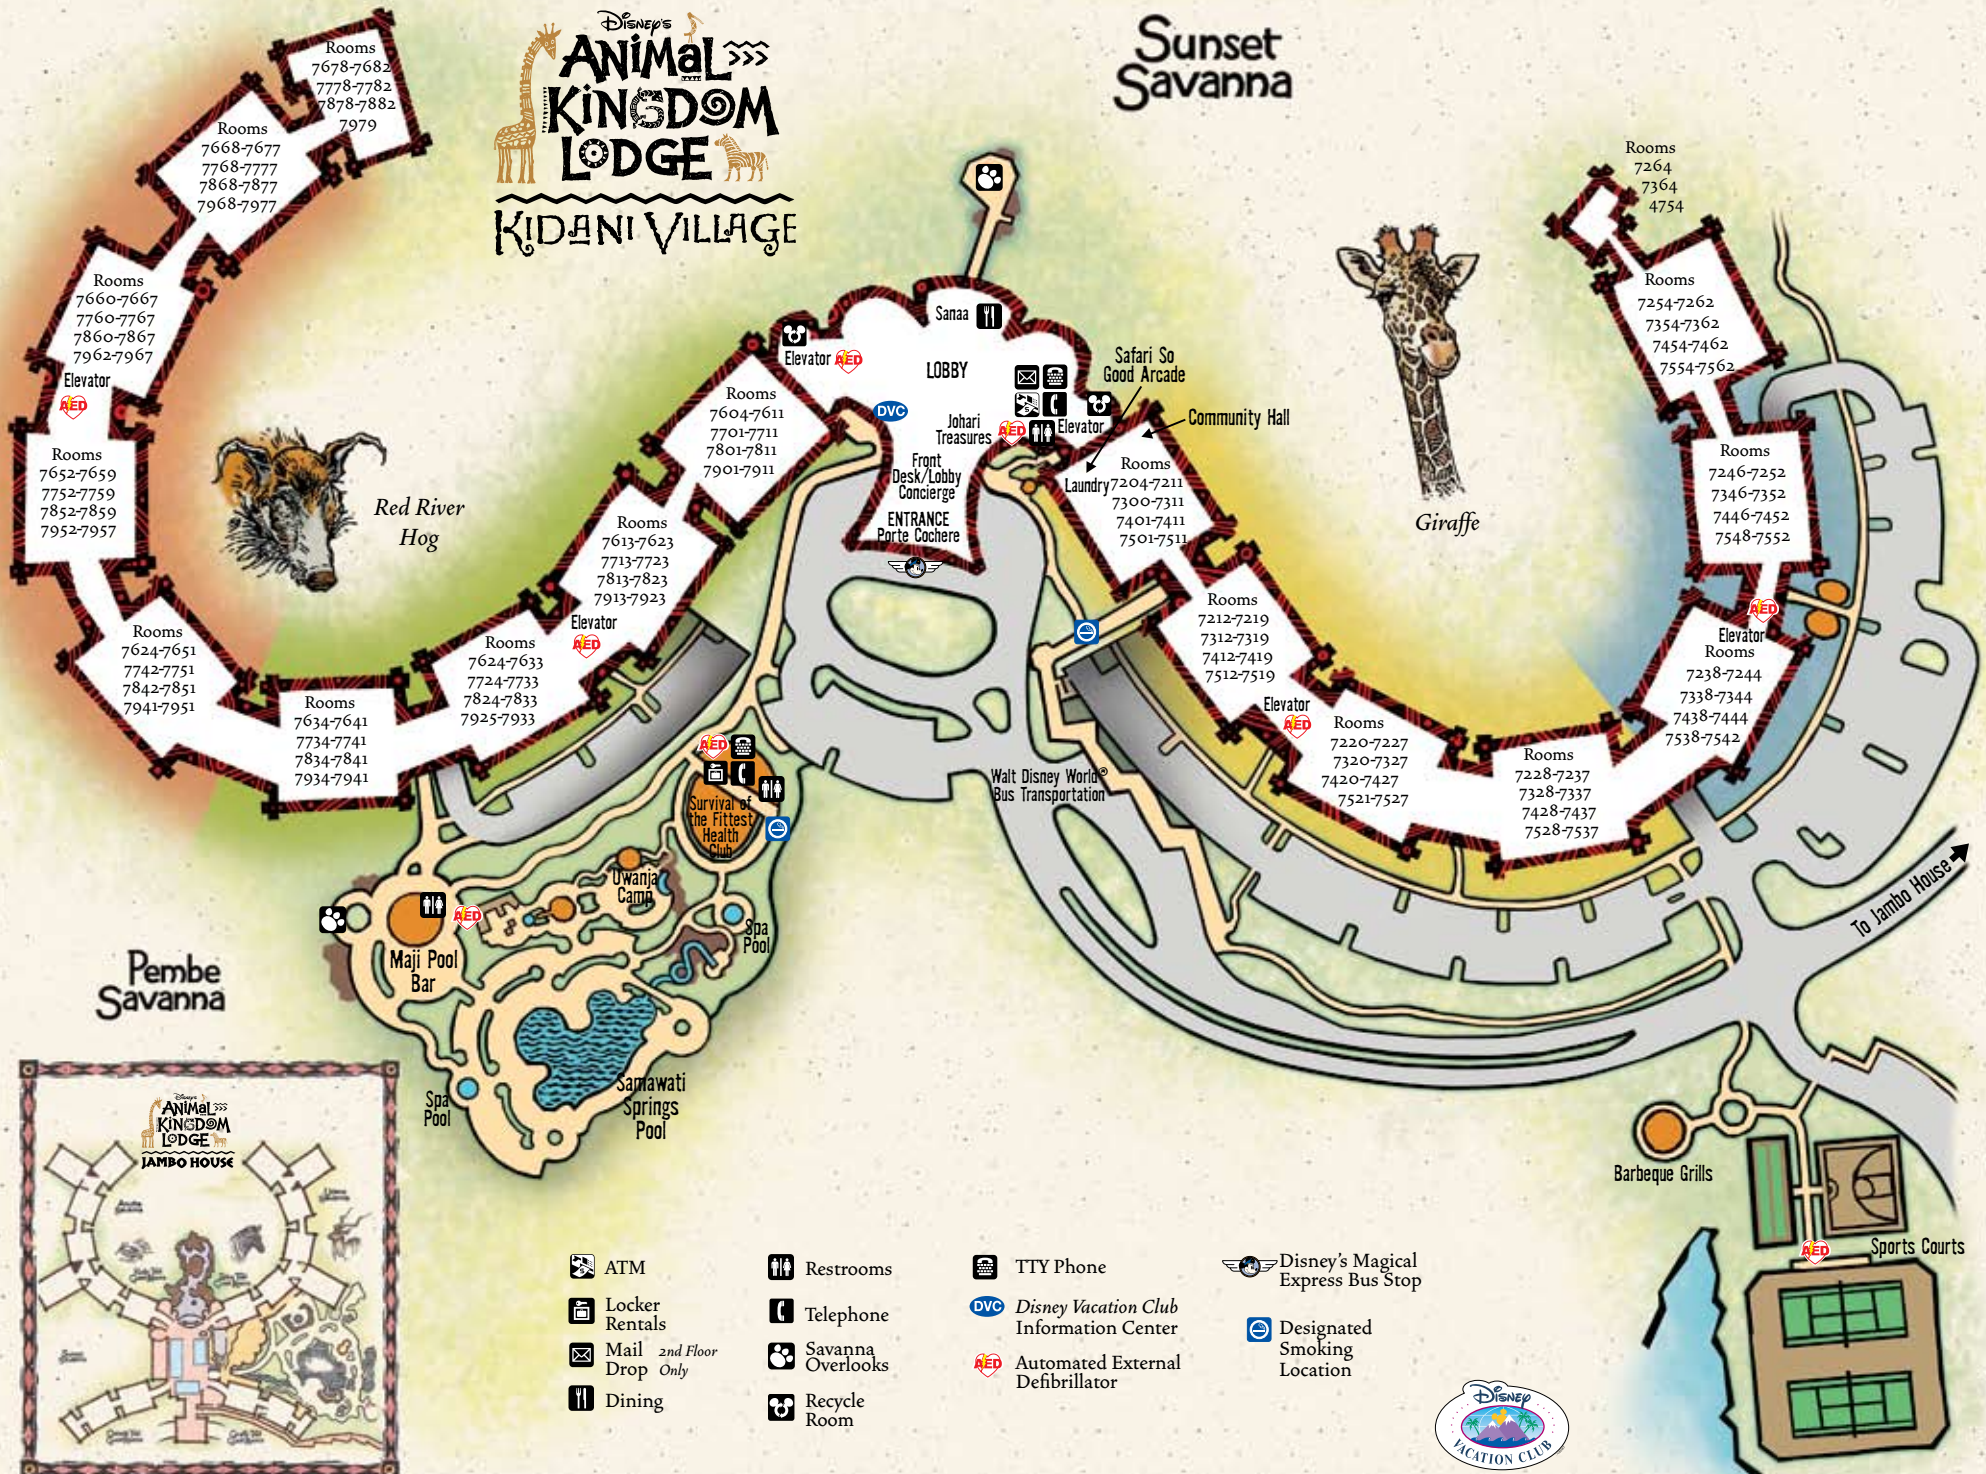

# Sunset Savanna

## Disney's ANIMAL KINGDOM LODGE KIDANI VILLAGE

Red River Hog

Giraffe

### Pembe Savanna

-  ATM
-  Restrooms
-  TTY Phone
-  Disney's Magical Express Bus Stop
-  Locker Rentals
-  Telephone
-  Disney Vacation Club Information Center
-  Mail Drop 2nd Floor Only
-  Savanna Overlooks
-  Automated External Defibrillator
-  Dining
-  Recycle Room
-  Designated Smoking Location